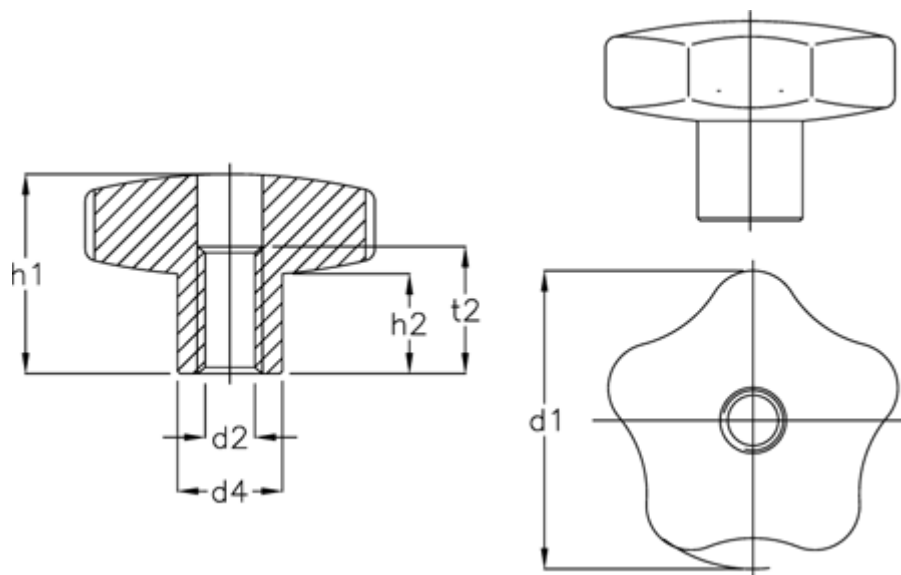

Article number: 20543467

Description: E+G Hand knob GN 5336-50-M 10-D-MT

## Measures

---

d1 = 50  
d2 = M10  
d4 = 19  
H1 = 32  
H2 = 16  
t2 = 20